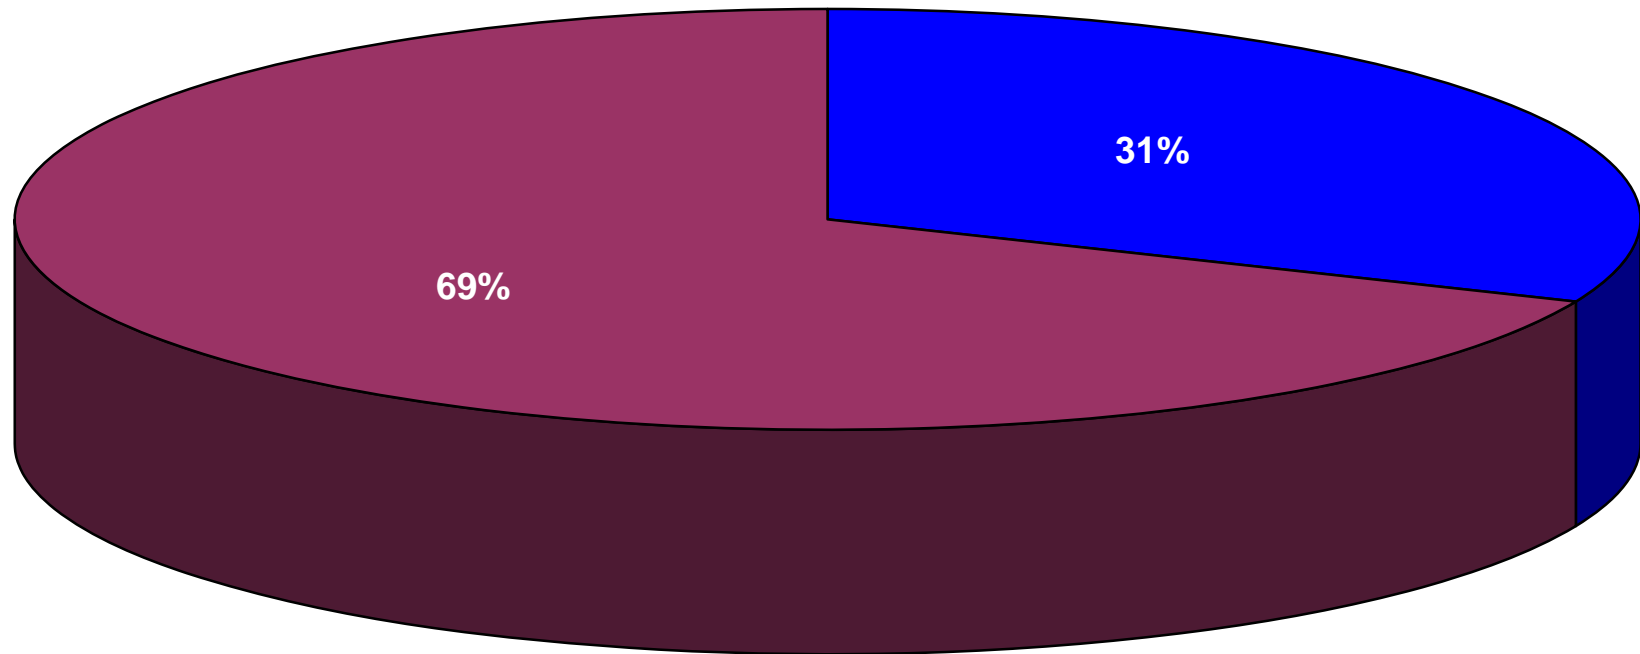

Ages of Venturers

National 2007

By Age Groups

Total Venturers: 254,259

Age

Venturing Gender Chart

National 2007

■ Female: 79,488
■ Male: 174,771

Venturing Gender Chart

National 2007

(Excludes LDS)

■ Female: 79,488
■ Male: 108,298