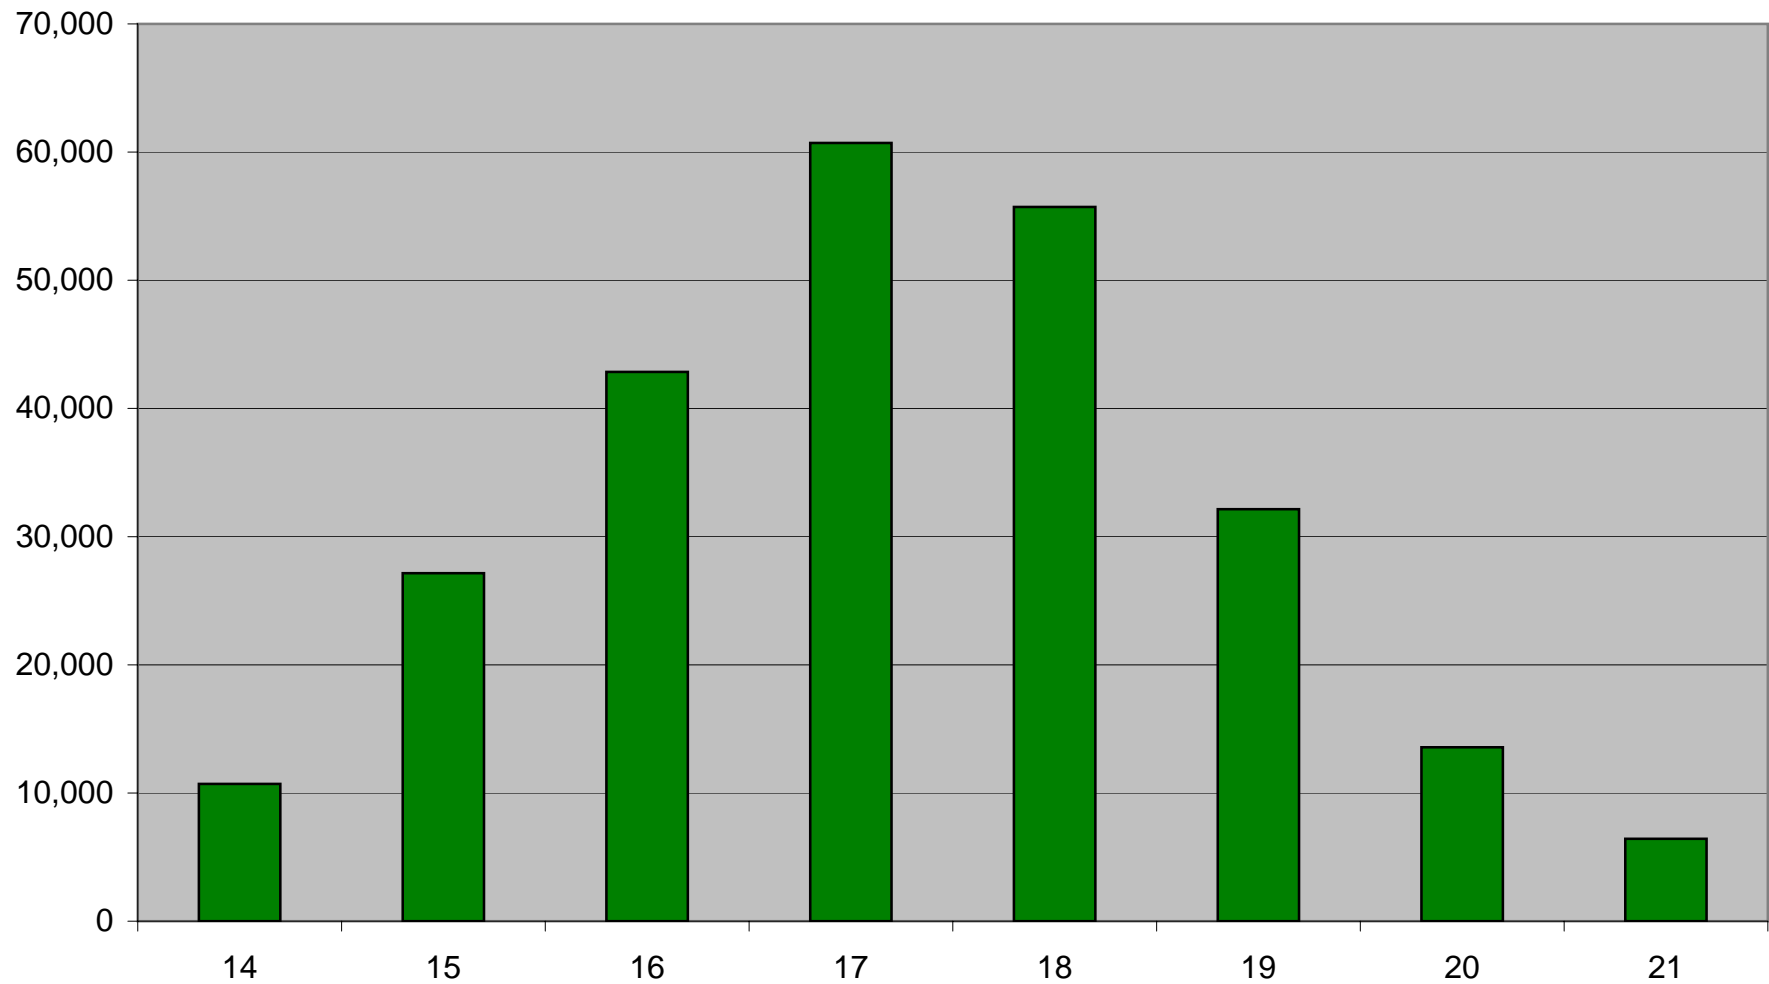

Ages of Venturers

National 2007

By Age Groups

Total Venturers: 254,259

Age

Venturing Gender Chart

National 2007

■ Female: 79,488
■ Male: 174,771

Venturing Gender Chart

National 2007

(Excludes LDS)

■ Female: 79,488
■ Male: 108,298