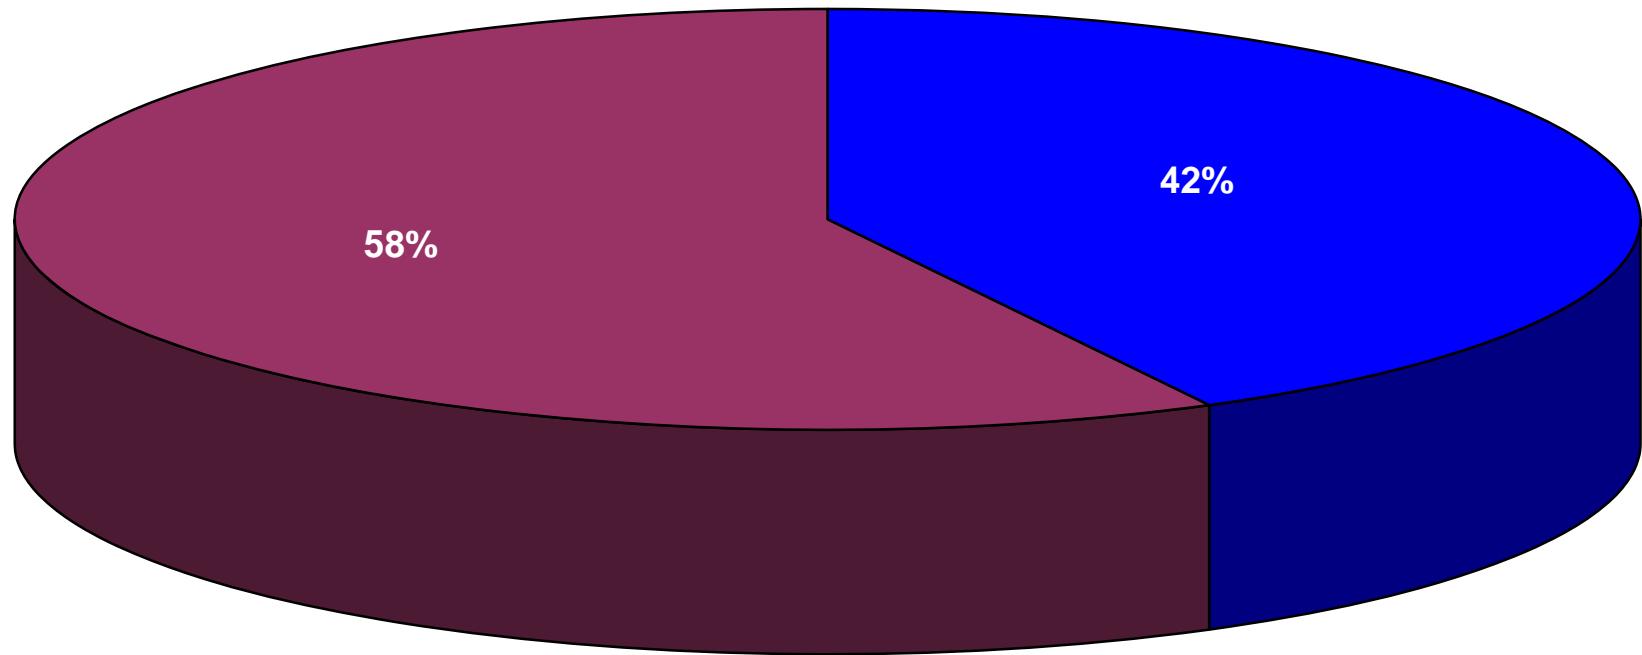

Ages of Venturers

National 2007

By Age Groups

Total Venturers: 254,259

Age

Venturing Gender Chart

National 2007

■ Female: 79,488
■ Male: 174,771

Venturing Gender Chart

National 2007

(Excludes LDS)

■ Female: 79,488
■ Male: 108,298